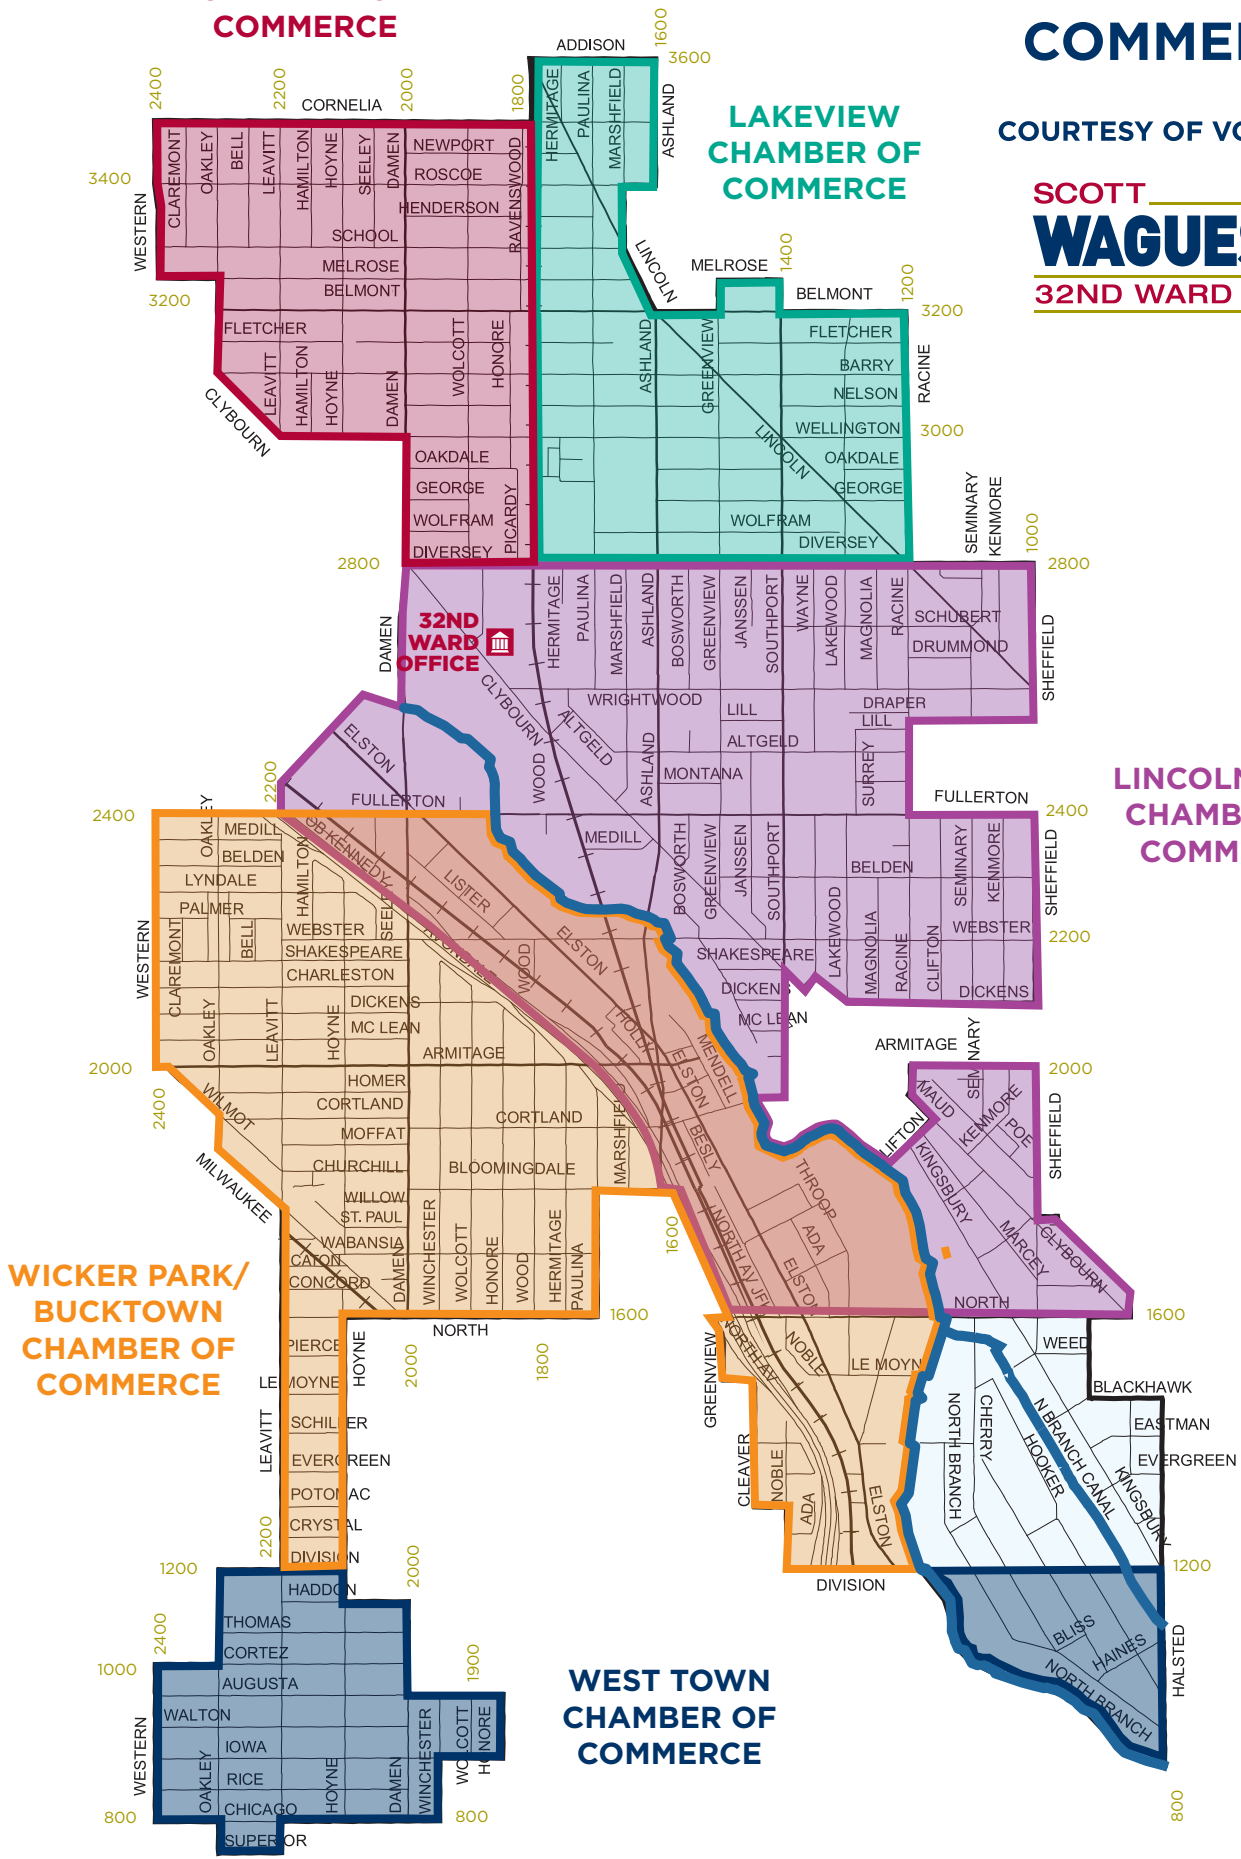

32ND WARD MAP

CHAMBER OF COMMERCE MAP

**ROSCOE VILLAGE
CHAMBER OF
COMMERCE**

**LAKEVIEW
CHAMBER OF
COMMERCE**

COURTESY OF VOLUNTEERS FOR

**SCOTT
WAGUESPACK**
32ND WARD ALDERMAN

**32ND
WARD
OFFICE**

**LINCOLN PARK
CHAMBER OF
COMMERCE**

**WICKER PARK/
BUCKTOWN
CHAMBER OF
COMMERCE**

**WEST TOWN
CHAMBER OF
COMMERCE**